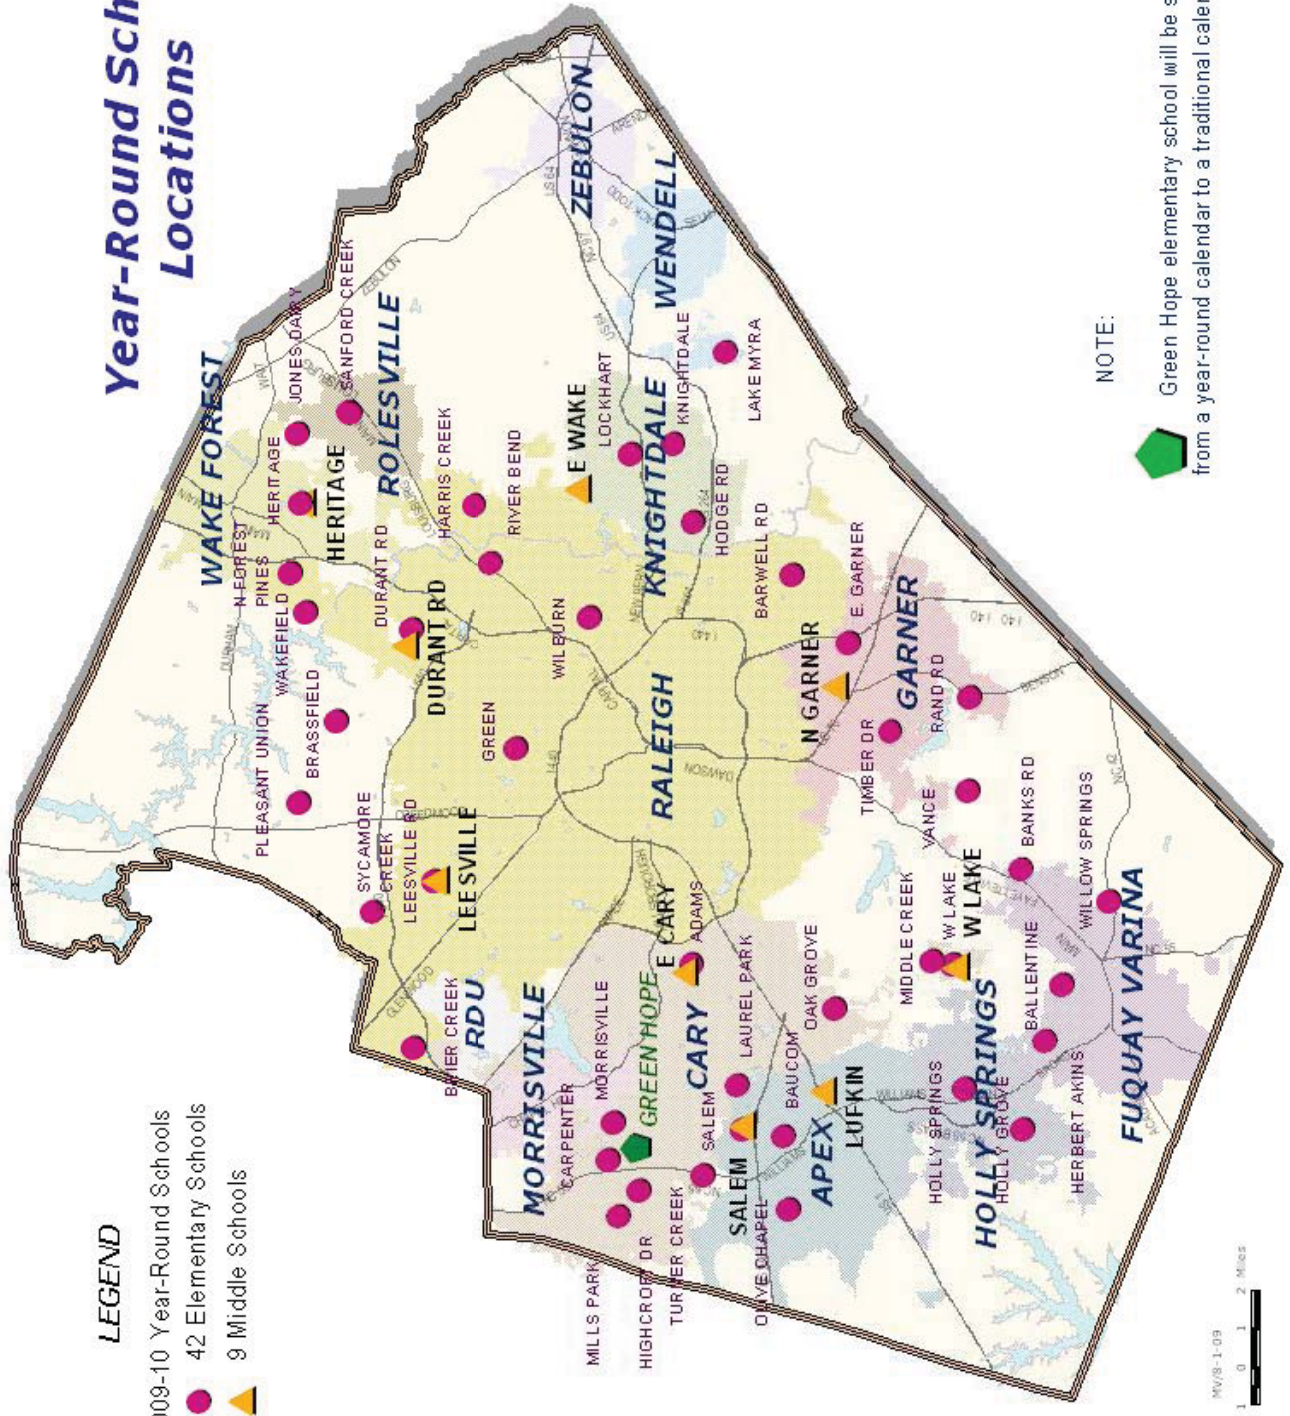

**WAKE COUNTY**  
PUBLIC SCHOOL SYSTEM

# Year-Round Schools, 2009-10

## LEGEND

- 2009-10 Year-Round Schools
- 42 Elementary Schools
- 9 Middle Schools

## Year-Round School Locations

NOTE:

Green Hope elementary school will be switched back from a year-round calendar to a traditional calendar in 2010.